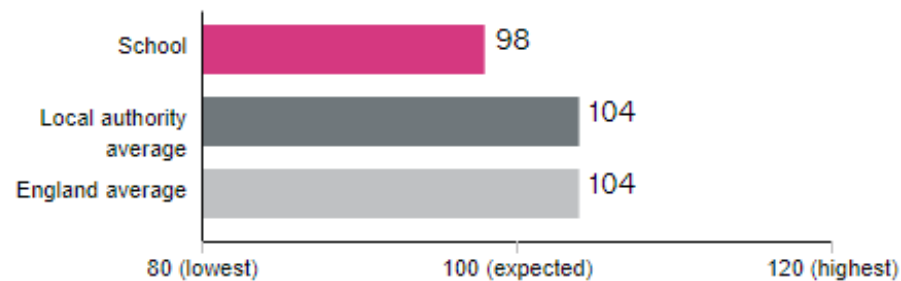

Average score in reading ?