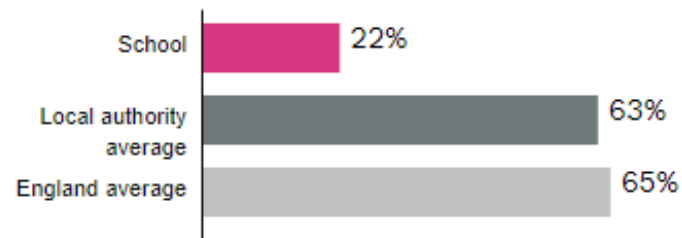

Please note, that the performance measures set out below are not current.

Performance data for Heron Park Primary Academy 2018-2019

Pupils meeting expected standard in reading, writing and maths ?

Pupils achieving at a higher standard in reading, writing and maths ?