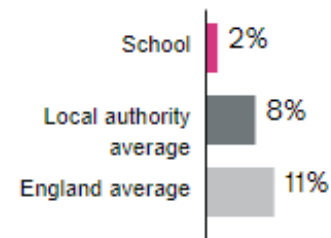

Please note, that the performance measures set out below are not current.

Performance data for Heron Park Primary Academy 2018-2019

Pupils meeting expected standard in reading, writing and maths ?

Pupils achieving at a higher standard in reading, writing and maths ?